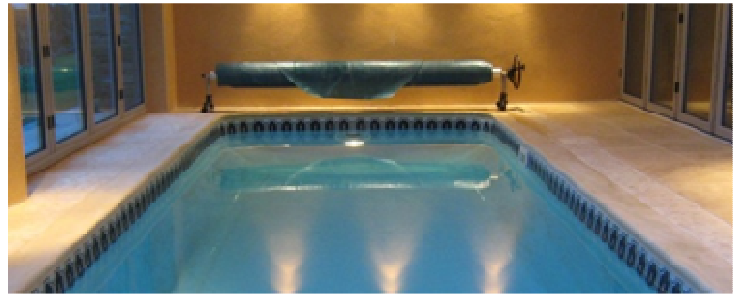

Sundance Pools 'Chelsea'

The 'Chelsea' fibreglass swimming pool

Chelsea – suitable for a medium sized plot and can be used with the swim jet for all round swimming, priced at just £7,375 inc VAT at 20%.

The price includes the factory moulded fibreglass pool shell with integral 'mosaic' tile band, smooth wall finish and non-slip floor and step surfaces.

Also included are the sand filter and circulation pump, return jets and skimmer, underwater light, pool cleaning kit with test kit and thermometer.

All pool shells now have a 10-year manufacturer's guarantee.

£7,375 inc VAT

CHELSEA

5.5m x 2.5m – 21'3" x 8'2"
Max. depth 1.5m – 4'11"

All dimensions are internal and are approximate

E enquiries@sundancepools.co.uk
T 01296 715071
W www.sundancepools.co.uk