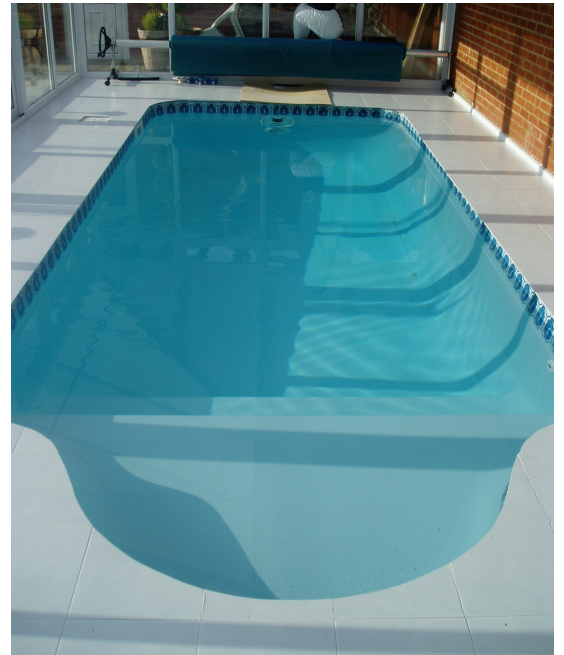

Sundance Pools 'Chelsea Bay'

The 'Chelsea Bay' fibreglass swimming pool

Chelsea Bay – suitable for a medium sized plot and can be used with the swim jet for all round swimming, priced at just £7,585 inc VAT at 20%.

The price includes the factory moulded fibreglass pool shell with integral 'mosaic' tile band, smooth wall finish and non-slip floor and step surfaces.

Also included are the sand filter and circulation pump, return jets and skimmer, underwater light, pool cleaning kit with test kit and thermometer.

All pool shells now have a 10-year manufacturer's guarantee.

£7,585 inc VAT

CHELSEA BAY

6.5m x 2.5m – 21'3" x 8'2"
Max. depth 1.5m – 4'11"

All dimensions are internal and are approximate

E enquiries@sundancepools.co.uk
T 01296 715071
W www.sundancepools.co.uk