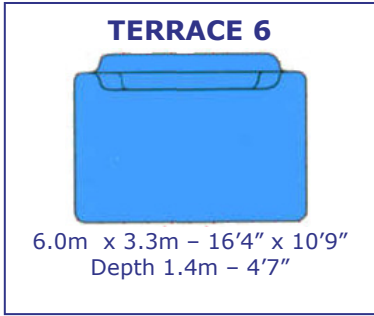

Sundance Pools 'Terrace 6'

The 'Terrace 6' fibreglass swimming pool

Terrace 6 – provides maximum swimming area with wide steps on the side – a very attractive pool, the Terrace 6 (the 6m long version of the similar Terrace 5) is priced at just £8,975 inc VAT at 20%.

The price includes the factory moulded fibreglass pool shell with integral 'mosaic' tile band, smooth wall finish and non-slip floor and step surfaces.

Also included are the sand filter and circulation pump, return jets and skimmer, underwater light, pool cleaning kit with test kit and thermometer.

All pool shells have a 10-year manufacturer's guarantee.

All dimensions are internal and are approximate

£8,975 inc VAT