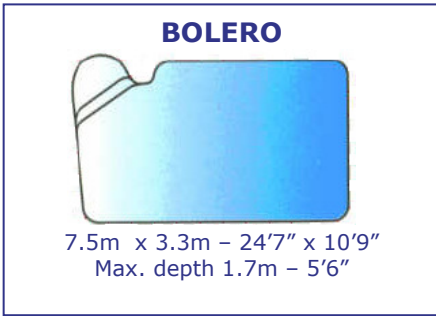

Sundance Pools 'Bolero'

The 'Bolero' fibreglass swimming pool

Bolero – rectangular shaped pool with an integral bay step area offset to allow end to end swimming, priced at just £10,560 inc VAT at 20%.

The price includes the factory moulded fibreglass pool shell with integral 'mosaic' tile band, smooth wall finish and non-slip floor and step surfaces.

Also included are the sand filter and circulation pump, return jets and skimmer, underwater light, pool cleaning kit with test kit and thermometer.

All pool shells now have a 10-year manufacturer's guarantee.

£10,560 inc VAT

All dimensions are internal and are approximate