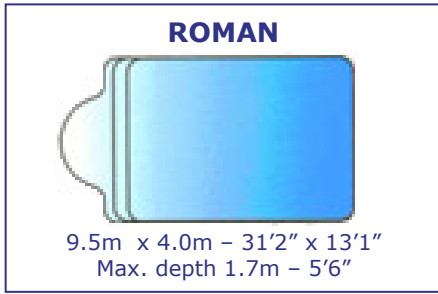

Sundance Pools 'Roman'

The 'Roman' fibreglass swimming pool

Roman 1 – our most popular classic. The large Roman end is an attractive and practical design perfect for the large family, priced at just £13,950 inc VAT at 20%.

The price includes the factory moulded fibreglass pool shell with integral 'mosaic' tile band, smooth wall finish and non-slip floor and step surfaces.

Also included are the sand filter and circulation pump, return jets and skimmer, underwater light, pool cleaning kit with test kit and thermometer.

All pool shells now have a 10-year manufacturer's guarantee.

£13,950 inc VAT

All dimensions are internal and are approximate